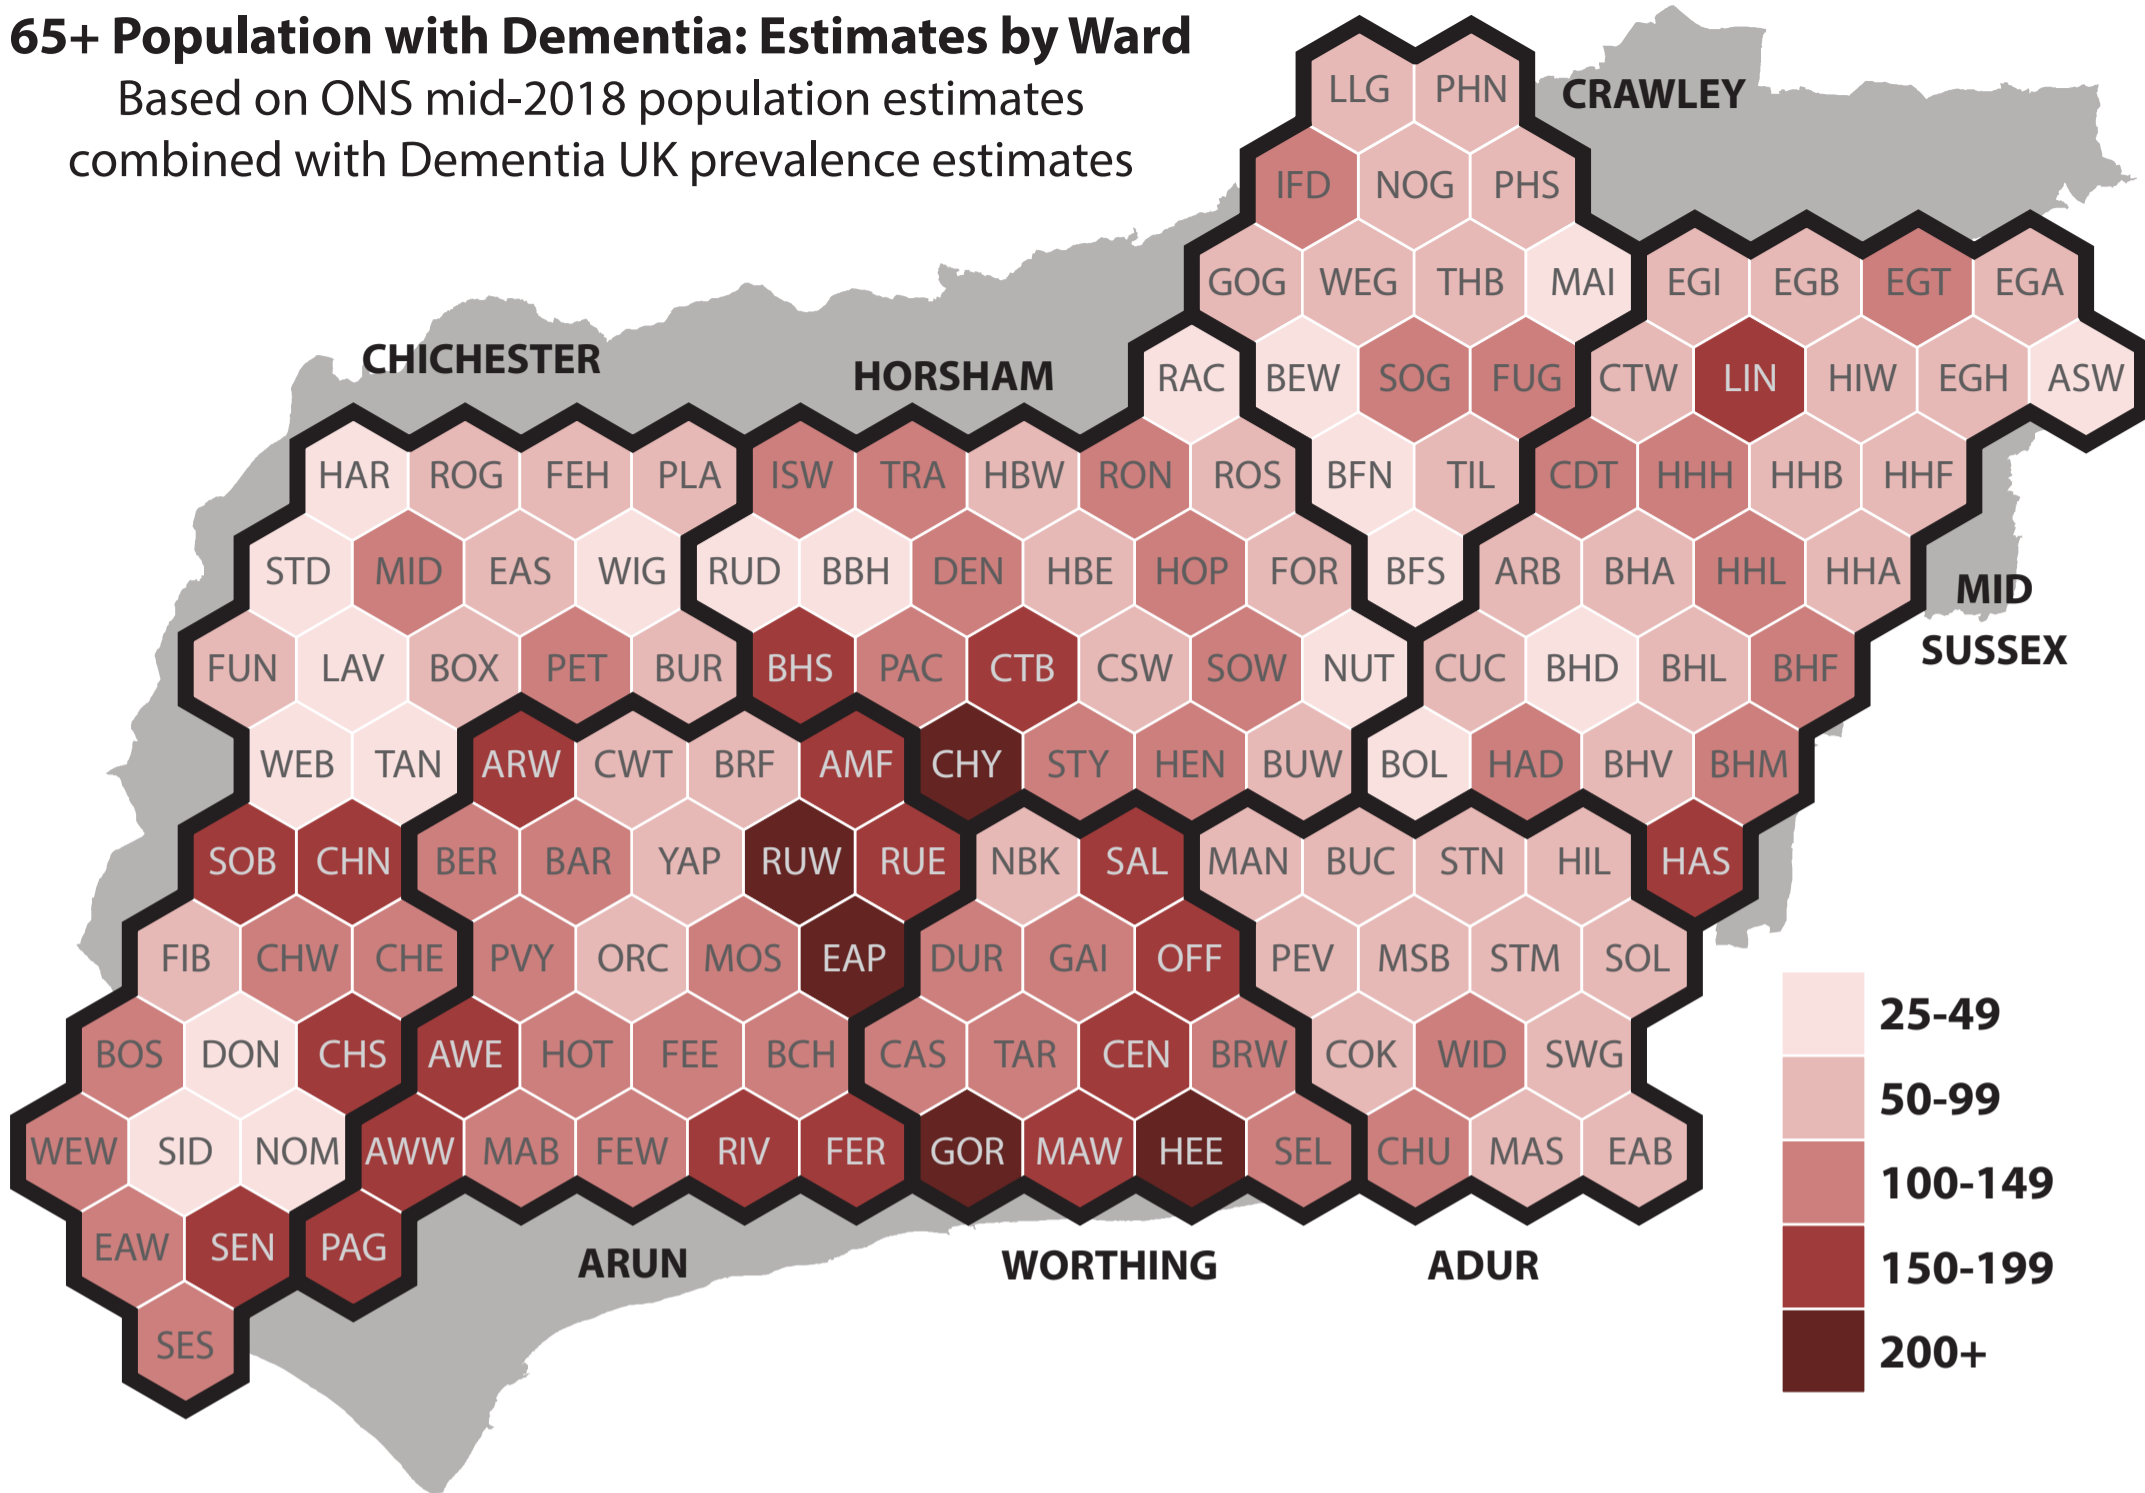

# 65+ Population with Dementia: Estimates by Ward

Based on ONS mid-2018 population estimates combined with Dementia UK prevalence estimates

## Adur Wards:

BUC Buckingham  
 CHU Churchill  
 COK Cokeham  
 EAB Eastbrook  
 HIL Hillside  
 MAN Manor  
 MAS Marine (Shoreham)  
 MSB Mash Barn  
 PEV Peveler  
 SOL Southlands  
 STM St Mary's  
 STN St Nicolas  
 SWG Southwick Green  
 WID Widewater

## Arun Wards:

AMF Angmering & Findon  
 ARW Arundel & Walberton  
 AWE Aldwick East  
 AWW Aldwick West  
 BAR Barnham  
 BCH Beach  
 BER Bersted  
 BRF Brookfield  
 CWT Courtwick with Toddington  
 EAP East Preston  
 FEE Felpham East  
 FER Ferring  
 FEW Felpham West  
 HOT Hotham  
 MAB Marine (Bognor)  
 MOS Middleton-on-Sea

TAN Tangmere  
 WEB Westbourne  
 WEW West Wittering  
 WIG Wisborough Green