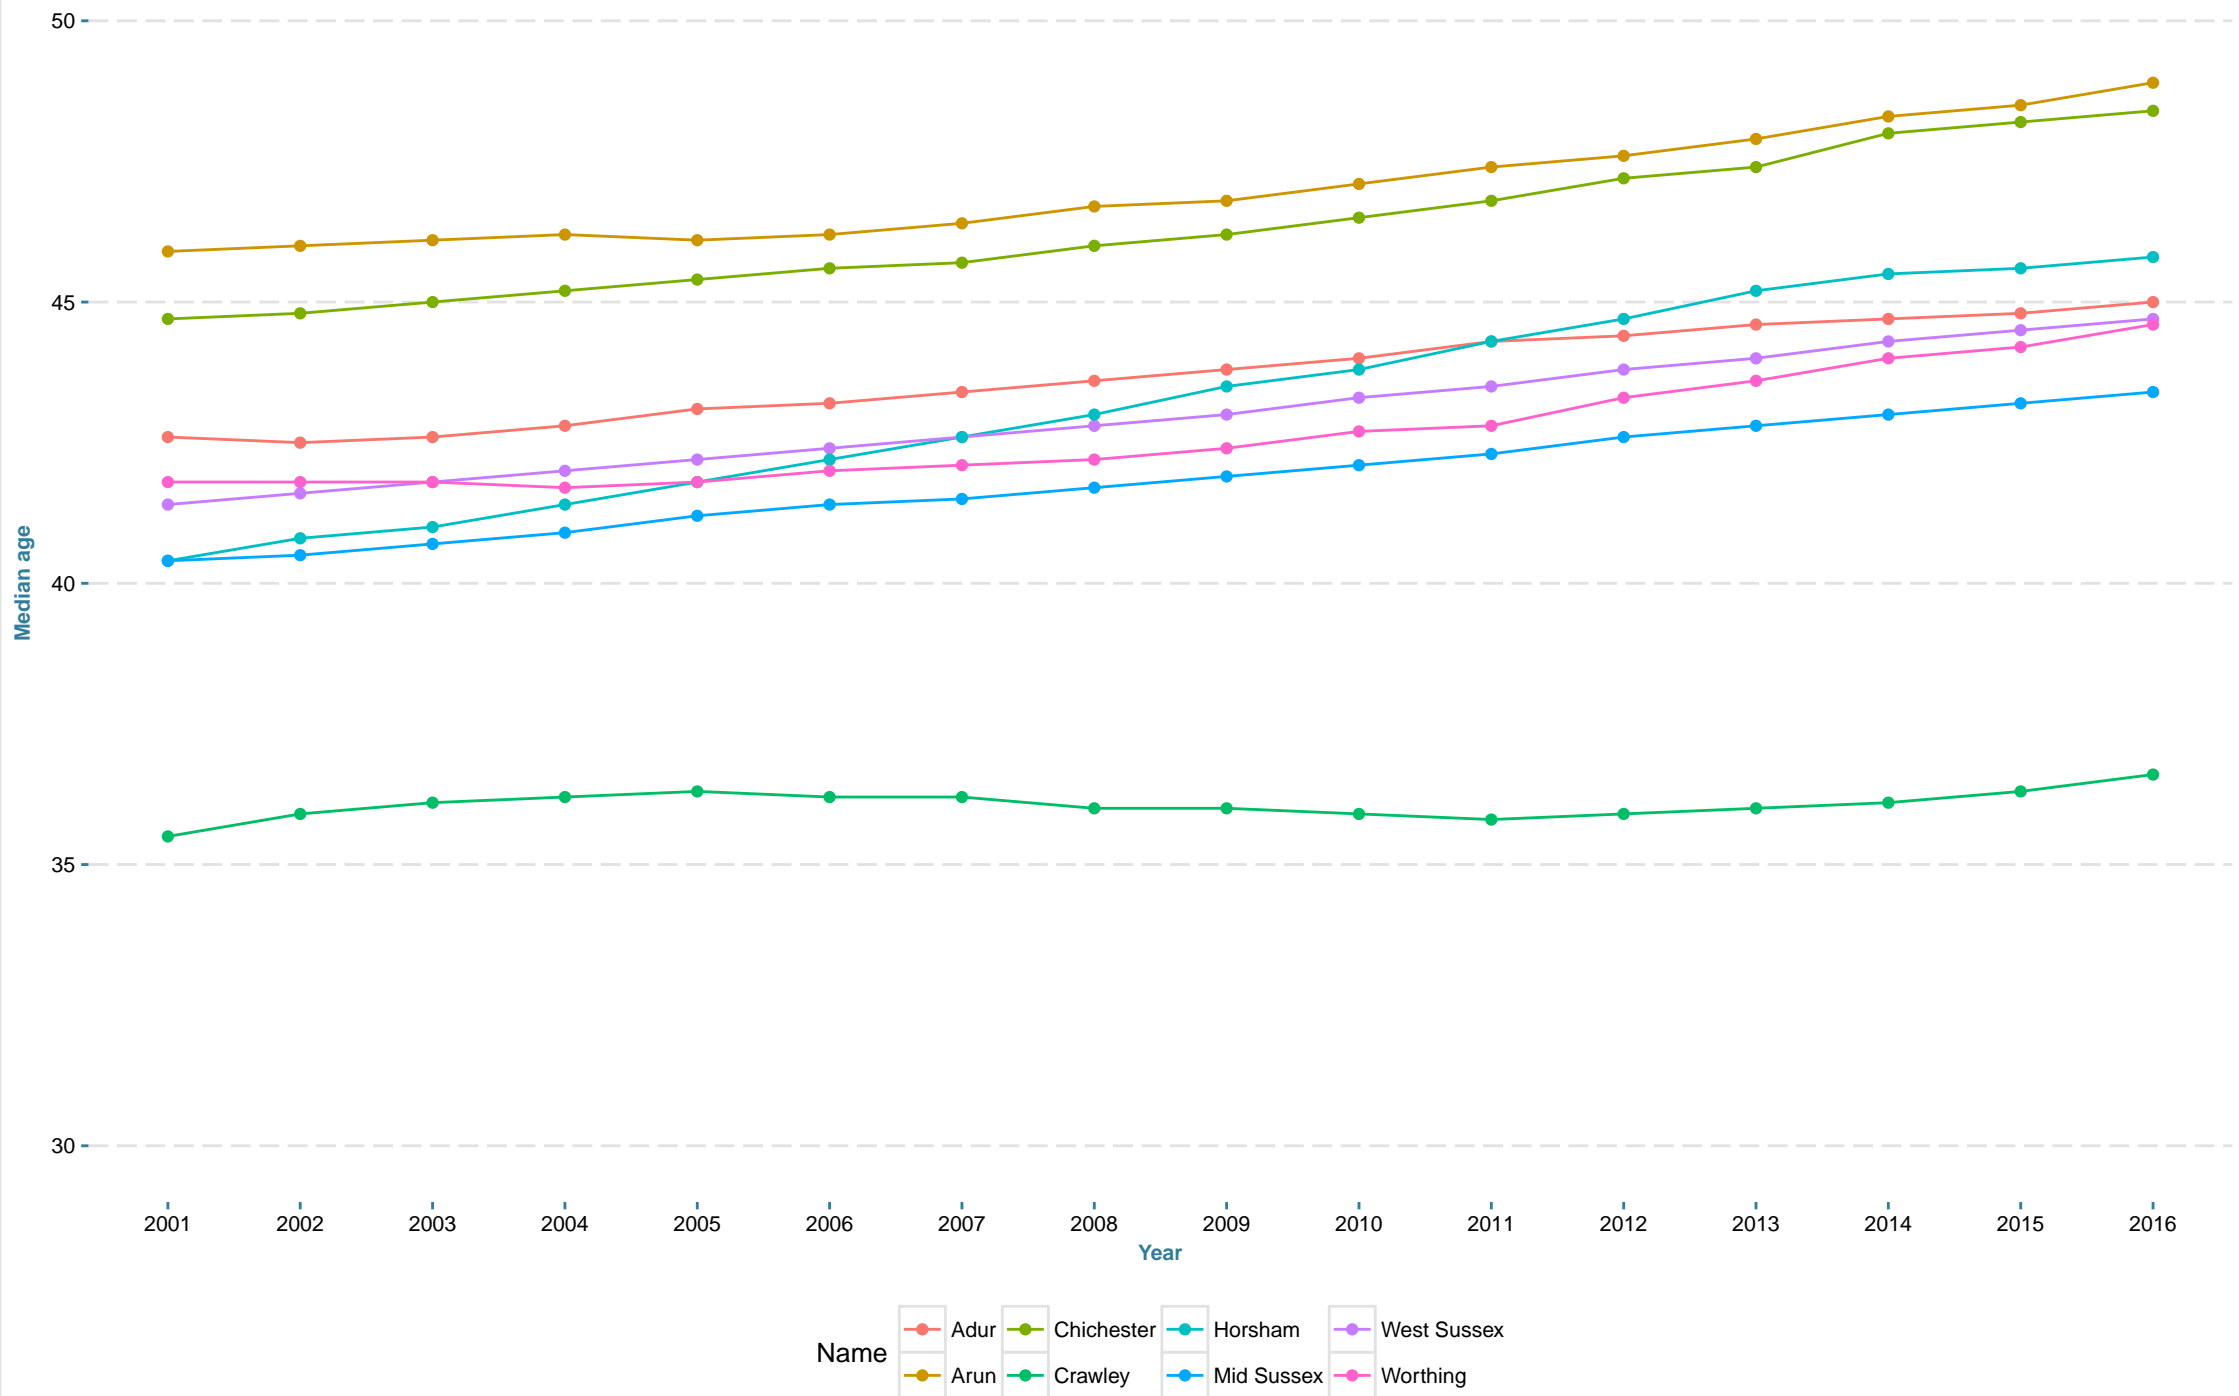

# Median age; West Sussex Districts and Boroughs; Mid 2016 estimates

Note: Y axis does not start at zero.

Source: Office for National Statistics licensed under the Open Government Licence. © Crown copyright 2017